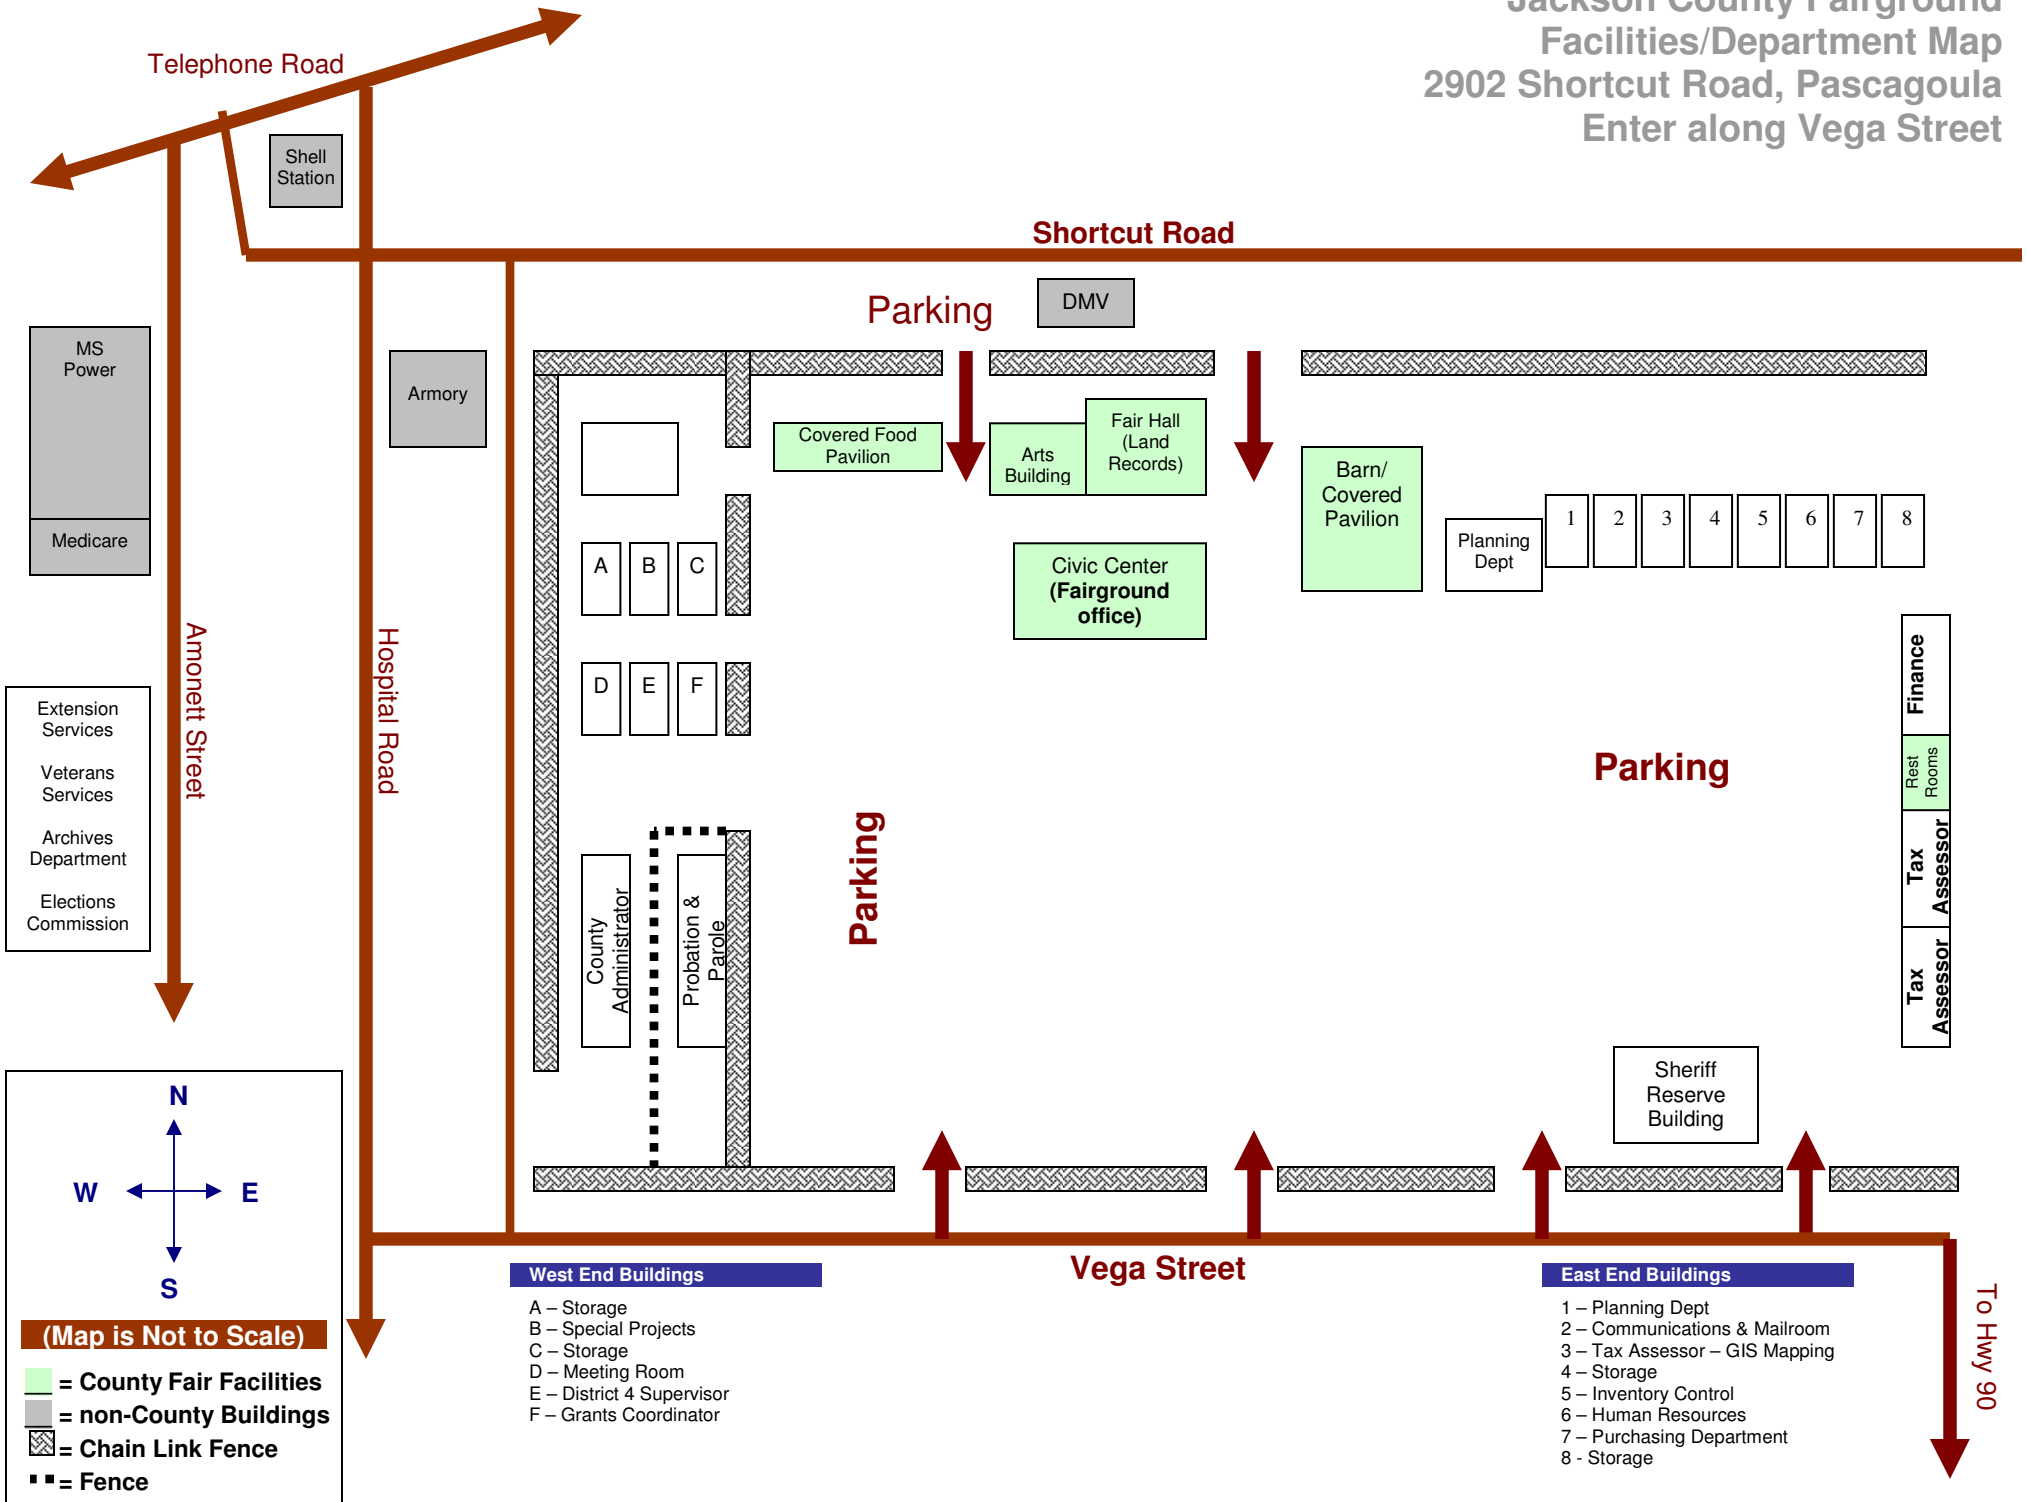

Jackson County Fairground Facilities/Department Map

2902 Shortcut Road, Pascagoula
Enter along Vega Street

West End Buildings

- A – Storage
- B – Special Projects
- C – Storage
- D – Meeting Room
- E – District 4 Supervisor
- F – Grants Coordinator

East End Buildings

- 1 – Planning Dept
- 2 – Communications & Mailroom
- 3 – Tax Assessor – GIS Mapping
- 4 – Storage
- 5 – Inventory Control
- 6 – Human Resources
- 7 – Purchasing Department
- 8 – Storage

N
↑
W ← → E
↓
S

(Map is Not to Scale)

- = County Fair Facilities
- = non-County Buildings
- = Chain Link Fence
- = Fence

Tax Assessor
 Tax Assessor
 Rest Rooms
 Finance

To Hwy 90